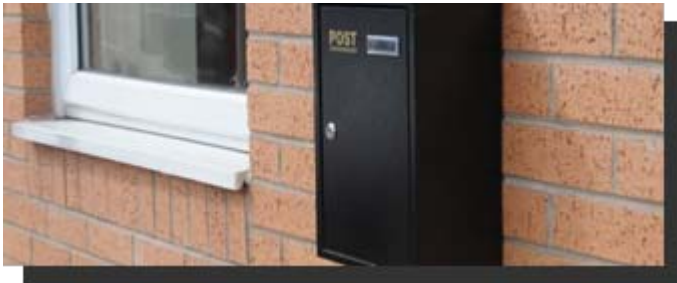

inspired by design

Ghyll House, Ghyll Fold
Ings, Kendal
Cumbria LA8 9AL
0044 1539 822688

World Trading Made Easy – Mail Boxes

Traditional Mail Boxes

www.asiaeuropetrading.com

Concealed Boxes

Free Standing Cast Iron
Traditional Mail Boxes